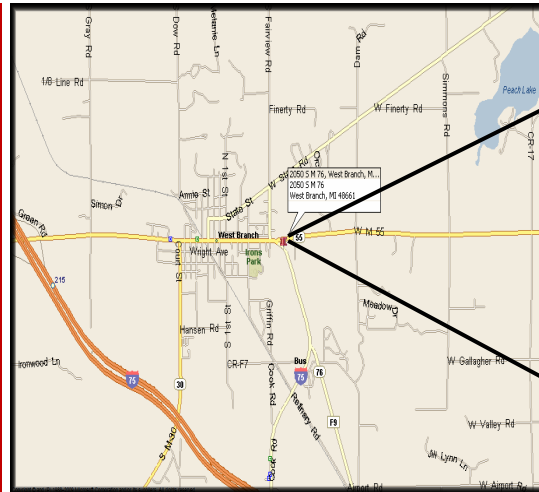

FOR LEASE

2050 South M-76
West Branch, Michigan 48661
Southwest quadrant of State Route 55 & SM76

20,000 sq.ft.
Available for Lease

- ◆ Adjacent to Tractor Supply
- ◆ Ample Parking
- ◆ Join: Green Ace Home Care, Glen Market Center
Little Caesars & Kmart